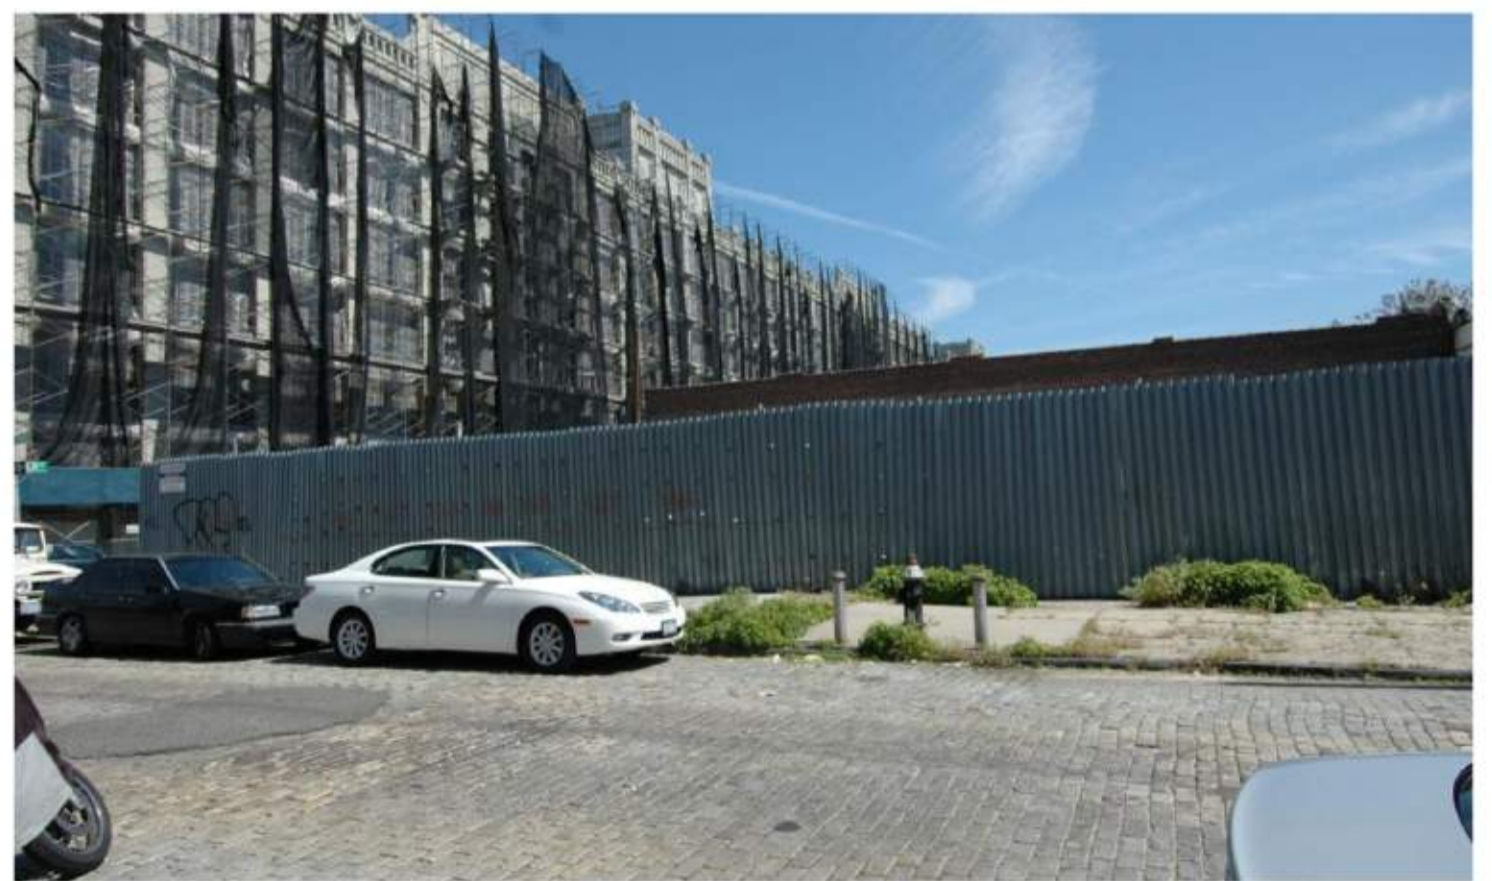

**LAND
-FOR-
LEASE**

129

IMLAY ST.

BROOKLYN, NY 11231

100 X 75 LOT

7,500 SF FOR LEASE!

- LOW EXPENSES
- 2 CURB CUTS ON
IMLAY & VERONA ST.
- MOMENTS TO MANHATTAN

**KALMON DOLGIN
AFFILIATES INC.**

101 RICHARDSON STREET
BROOKLYN , NEW YORK 11211
718.388.7700
www.kalmondolgin.com

**NYC'S LEADING
INDUSTRIAL
& COMMERCIAL
BROKERAGE
SINCE 1904**

129 IMLAY STREET

Red Hook, Brooklyn, NY 11231

-FOR LEASE-

Conveniently located in Red Hook just blocks from the Gowanus, BQE, & Battery Park Tunnel. Property is ideal for industrial use, parking and storage.