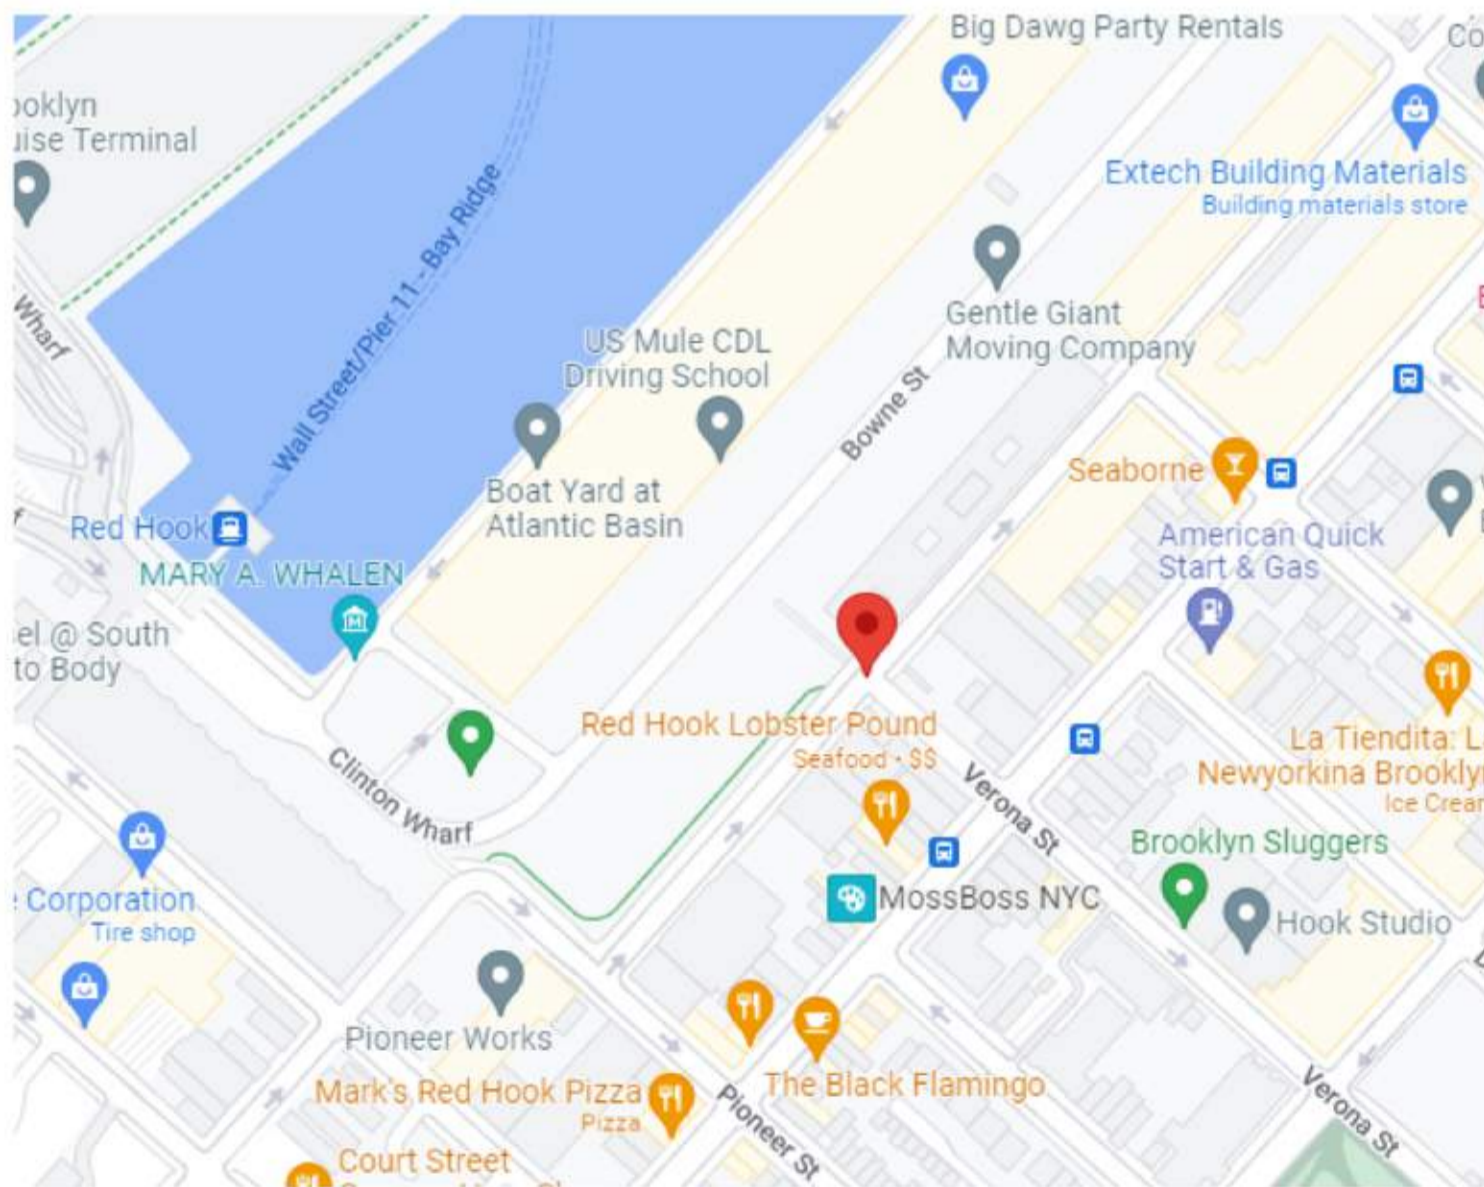

**LAND
-FOR-
LEASE**

129

IMLAY ST.

BROOKLYN, NY 11231

100 X 75 LOT

7,500 SF FOR LEASE!

- LOW EXPENSES
- 2 CURB CUTS ON
IMLAY & VERONA ST.
- MOMENTS TO MANHATTAN

**KALMON DOLGIN
AFFILIATES INC.**

101 RICHARDSON STREET
BROOKLYN , NEW YORK 11211
718.388.7700
www.kalmondolgin.com

**NYC'S LEADING
INDUSTRIAL
& COMMERCIAL
BROKERAGE
SINCE 1904**

129 IMLAY STREET

Red Hook, Brooklyn, NY 11231

-FOR LEASE-

Conveniently located in Red Hook just blocks from the Gowanus, BQE, & Battery Park Tunnel. Property is ideal for industrial use, parking and storage.